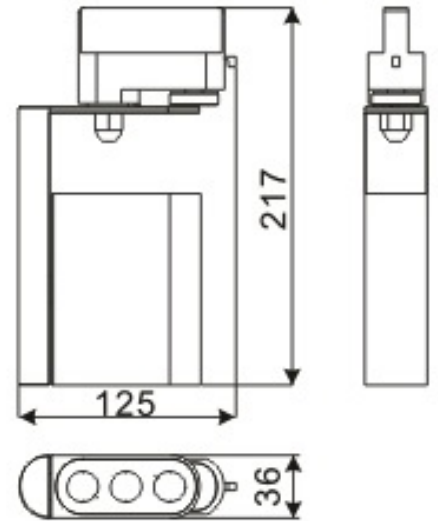

LED Track Lighting – LR-T00106

Model No.	LR-T00106
LED Type	CREE XRE
LED Q'TY.	3
Beam Angle	15°
Minimum luminous flux(lm)	270
Voltage	120~240V
LED Watt	3W
Environmental Temperature	- 20°C-60°C
Environmental Humidity	0%-95%
Safety Class	I
Safety Type	IP20
Material	Aluminium
Driver	Included